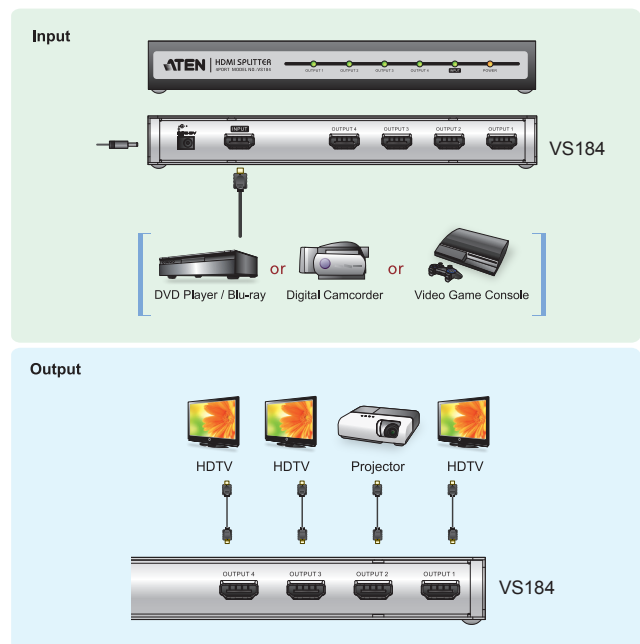

Setup

Features

- Connects one HDMI A/V source to two (VS182) or four (VS184) HDMI displays at the same time
- Supports high-resolution video – HDTV resolution of 480p, 720p, 1080i and 1080p (1920x1080); VGA, SVGA, SXGA, UXGA (1600x1200), WUXGA (1920x1200)
- Cascade distance: Source to Device -1.8m, Device to Device-15m, Device to Display-20m
- Supports 12-bit Deep Color for HDMI formats
- Cascadable to 3 levels - provides up to 8 / 64 HDMI signals.
- Long distance transmission – 20 m (24 AWG HDMI standard cable) and 15 m (28AWG HDMI standard cable)
- DDC compatible
- HDMI 1.3b compliant
- HDCP 1.1 compliant
- Signaling rates up to 2.25Gbits in support of 1080p display
- All-metal casing
- LED indication of display devices
- Plug-and-play – no software installation required
- Easy and affordable way to take your home theater system to the next level, or upgrade presentations, training, and video broadcasts in a corporate, educational, or commercial setting.

Specifications

Function		VS182	VS184
Display Connections		2	4
Connectors	Device	HDMI In	1 x HDMI Type A Female (Black)
	Display	HDMI Out	4 x HDMI Type A Female (Black)
	Power Jack	1 x DC Jack	
LEDs	Power	1 (Orange)	
	Input	1 (Green)	
	Output 1	1 (Green)	
	Output 2	1 (Green)	
	Output 3	N/A	1 (Green)
	Output 4	N/A	1 (Green)
Switch	Power	1	
HDMI Resolution		HDTV resolutions up to 1080p, computer resolutions up to WUXGA(1920x1200)	
Power Consumption		DC5.3V, 3.3W	DC5.3V, 9.3W
Environment	Operating Temp.	0-50°C	
	Storage Temp.	-20°C-60°C	
	Humidity	0-80% RH, Non-condensing	
Physical Properties	Housing	Metal	
	Weight	0.31 kg	0.47 kg
	Dimensions (LxW xH)	12.50 x 8.15 x 2.50 cm	20.00 x 8.00 x 2.50 cm

* The specifications and pictures are subject to change without notice.